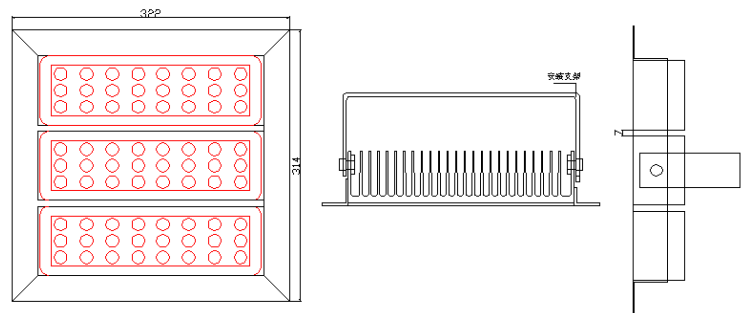

LEXELL
CANOPY Flat LowBay

>>The **LEXELL** Canopy Flat LowBay is a perfect combination of patent technical innovations with style. Common applications include warehouses, parking lots, showrooms, gas stations and more. Excellent CRI for better visibility.

The compact design and lightweight are ideal for different mounting options include pendant, slope and surface.

Performance Specifications

Model	WL GK6090
Wattage	90 Watt
Lumens	>7200 Lumen
Efficacy	>80 lm/w
Color Temperature	5300 ~ 5600K
CRI	80
Lighting Angel	60 Degree
Operating Temperature	-35°C to +60°C
Power Factor (PFC)	0.967
Voltage	AC 90 ~277V
Rated Life	50,000 Hours
Housing	Aluminum
Lens	Optical grade glass
Mounting Options	Pendant, Slope, Surface
Dimensions	322 mm x 324 mm
Net Weight	6 kgs
Warranty	5 Years
Environment	IP65

Certifications (Driver)

DIMENSION